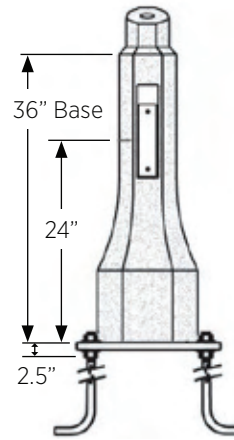

Victorian VIII - Base plate style information

Catalog Number	Pole Height "A"	Top OD	Base OD	Anchor Bolt	Bolt Circle	Base Plate (Sq)	Ultimate G.L. Moment	Pole Weight
VBJ03.8	12'-10"	5½"	14"	¾" x 24"x 4"	17"	14"	14,000 ft lbs	630 lbs

Victorian VIII - Embedded style information

Catalog Number	Pole Height "A"	Top OD	Base OD	Embedded Depth "B"	Overall Length "OL"	Ultimate G.L. Moment	Pole Weight
VEJ03.8	12'-6"	5½"	14"	4'-8"	17'-2"	14,000 ft lbs	740 lbs

Top OD across the flats

Shaft cross section detail

Slotted base plate prestressed to pole

Elevation
See recommended "capping detail"

Specifications - Use Centrecon specifications

Colors and finishes - See Centrecon color selection guide