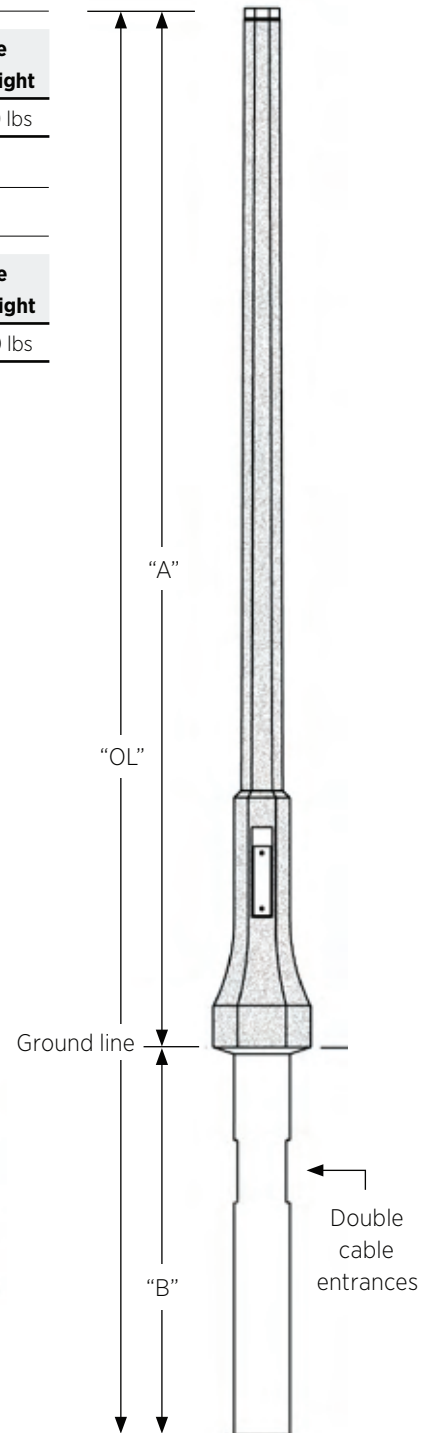

Victorian VIII Pole

This decorative base Victorian pole has a tapered octagonal shaft and a slender step base. Our Victorian VIII displays favorably in either a contemporary or a traditional environment.

Victorian VIII - Base plate style information

Catalog Number	Pole Height "A"	Top OD	Base OD	Anchor Bolt	Bolt Circle	Base Plate (Sq)	Ultimate G.L. Moment	Pole Weight
VBJ03.8	12'-10"	5½"	14"	¾" x 24"x 4"	17"	14"	14,000 ft lbs	630 lbs

Victorian VIII - Embedded style information

Catalog Number	Pole Height "A"	Top OD	Base OD	Embedded Depth "B"	Overall Length "OL"	Ultimate G.L. Moment	Pole Weight
VEJ03.8	12'-6"	5½"	14"	4'-8"	17'-2"	14,000 ft lbs	740 lbs

Top OD across the flats

Shaft cross section detail

Slotted base plate prestressed to pole

Elevation
See recommended "capping detail"

Specifications - Use Centrecon specifications

Colors and finishes - See Centrecon color selection guide