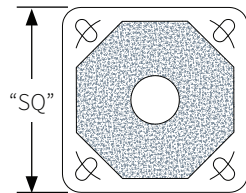

Slotted base plate prestressed to pole