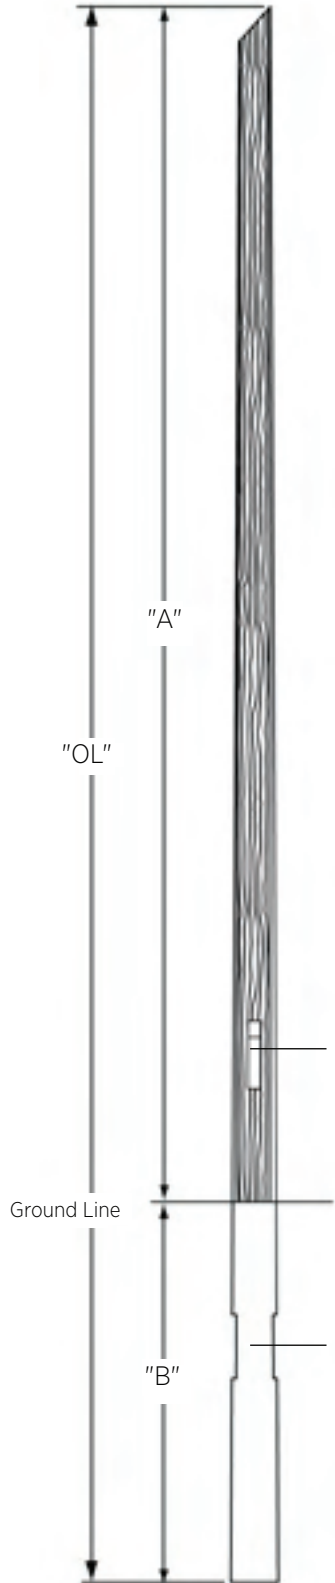

Ameron

Centrecon Series

Wood-Grained Pole (Non-Tapered)

Available in base plate style and embedded style

Have the look and feel of wood without the problems. Produced from environmentally friendly spun-cast concrete, our poles will not crack or warp like wood. This product is perfect for pathways and green belts.

Colors and Finishes

Our Wood-Grain poles are available in Cedar, Walnut and Redwood colored stains. We offer Amerishield™ a premium graffiti-resistant coating, as well as other durable sealers and protectants that further enhance colors, protect the concrete surface and aid in the removal of graffiti.

Durability with a classic touch.

Ameron Centrecon Wood-Grained Concrete Pole (Non-Tapered)

8" Top O.D. across flats
 Default peak at 180°
 (Shown at 270° for clarity only)

Base Plate Style - Information

Catalog Number	Pole Height "A"	Base O.D.	Anchor Bolt	Bolt Circle (in.)	Base Plate (Sq)	Ultimate G.L. Moment (ft. lbs.)	Pole Weight (lbs.)
WBQX04.5	14'-5"	8"	1" x 36" x 4"	13"	12"	26,000	900
WBQX06	19'-4"	8"	1" x 36" x 4"	13"	12"	26,000	1,200
WBQX07.5	24'-3"	8"	1" x 36" x 4"	13"	12"	26,000	1,500
WBQX09	29'-2"	8"	1" x 36" x 4"	13"	12"	26,000	1,800

Embedded Style - Information

Catalog Number	Pole Height "A"	Base O.D.	Embedded Depth "B"	Overall Length "OL"	Ultimate G.L. Moment (ft. lbs.)	Weight (lbs.)
WEQX04.5	14'-7"	8"	4'-11"	19'-6"	26,000	1,200
WEQX06	19'-6"	8"	4'-11"	24'-5"	26,000	1,500
WEQX07.5	24'-5"	8"	4'-11"	29'-4"	26,000	1,800
WEQX09	29'-4"	8"	4'-11"	34'-3"	26,000	2,100